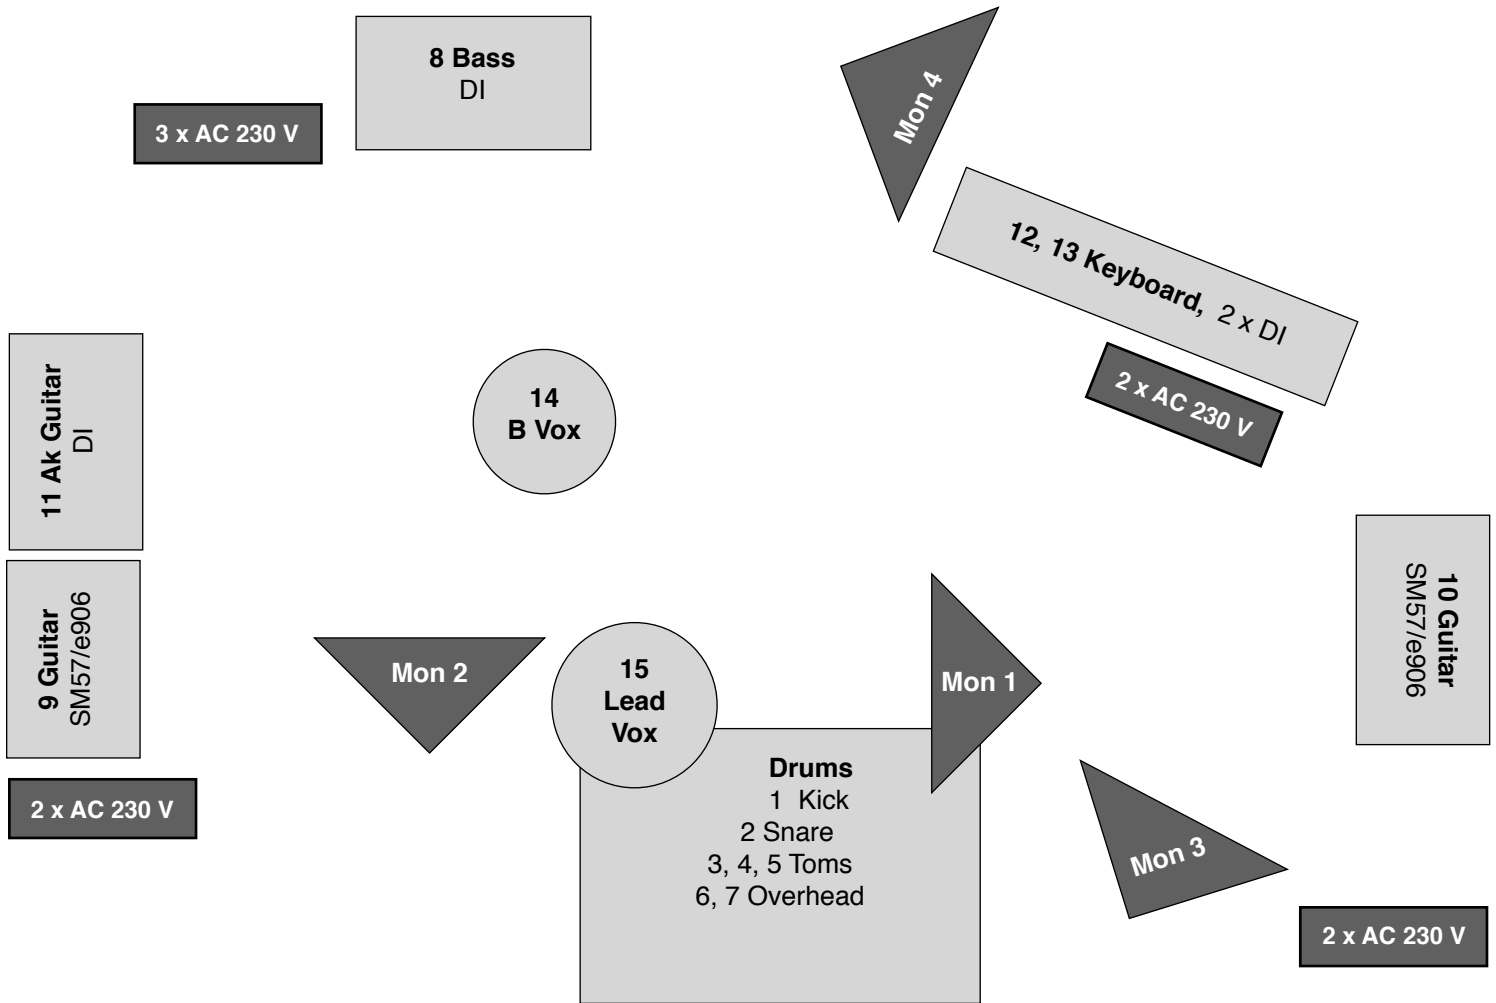

THE RABBIS • STAGE RIDER

Minimum Stage Dimensions: 5m x 3m

Channel		Info
1	Kick	Carpet 2m x 1.6m
2	Snare	
3, 4, 5	2 Toms, 1 Floor Tom	
6, 7	Overheads	
8	Bass, DI	
9	Guitar Left, SM57/e906	
10	Guitar Right, SM57/e906	
11	Acoustic Guitar, DI	
12, 13	Keyboard 2 x DI	
14	Backing Vocals Bass/Git	
15	Lead Vocals Front	
Monitoring		
1	Lead Vocals Front/Drums	
2	Bass/Git Left, Backing Vocals	
3	Guitar Right	
4	Keyboard	